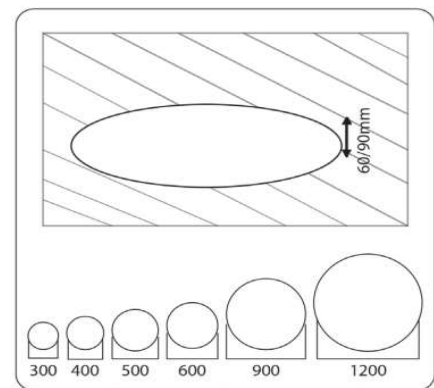

Sovitron Interior Pvt.Ltd.

Model Name

Disc Recessed /DLADISCDRD-35

Description

Architectural Light

Technical description

Image

Dimension	Dia=500mm/600mm H=60/90/95mm
Frame	Aluminium
Color Tempertaure	4000K
Power	35W
Total Luminous Flux	3500 lm
Efficacy	100 lm/W
IP rating	50
Color Rendering	≥80
Mounting	Recessed
Optics	White Opal Diffuser
Dimming	NON-Dimmable
Operating Voltage	220-240 VAC
Standard Lifetime	L70 minimum at 50,000 burning hours

Dimension diagram

Remarks:-

Address: Plot #7 Saroorpur-Nangla Industrial Area,Ballabgarh-Sohna Road,Faridabad-121005
Email: info@sovitron.com